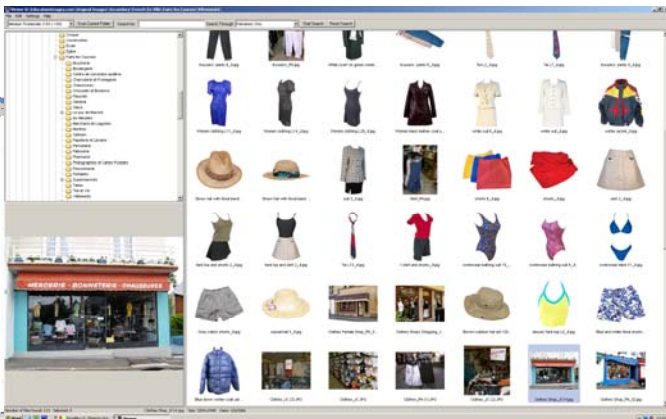

Number of files found: 99 Selected: 0

Fruit_FN_02.jpg Size: 3072x2304 Date: 15/02/2007

11/17

VISIT OUR TYPICAL FRENCH TOWN WITH OVER 30 SHOPS AND MANY MORE BUSINESSES AND CIVIC AMENITIES.

Les Pizzas		MÉDIAN	
PIZZA PORTION		CHAMBRON	8,00 / 9,00
FROMAGE	6-50 / 7-50	JAMBON FROMAGE	9,00 / 9-40
ANDJON FROMAGE	7-00 / 8-00	CHORIZO	9,00 / 9-40
JAMBON FROMAGE	7-00 / 8-00	L'ORIENTAL	9,00 / 9-40
CHAMPIGNON FROMAGE	7-00 / 8-00	LA HERMÉTICHERIE	9,00 / 9-40
ANANAS FROMAGE	8-00 / 9-00	CHÈVRE	9,00 / 9-40
SALAMI FROMAGE	8-00 / 9-00	BOLOGNAISE	9,00 / 9-40
ANANAS JAMBON FROMAGE	9-00 / 9-30	VEGETARIENNE	9,00 / 9-40
L'OCÉANE	10-50 / 11-50	FLAMME ALCANTARA	9,00 / 9-40
		TROIS FROMAGES	9,00 / 9-40
		THON	8-50 / 9-50
		BOUILLIOT TOMATE	9,00 / 9-40